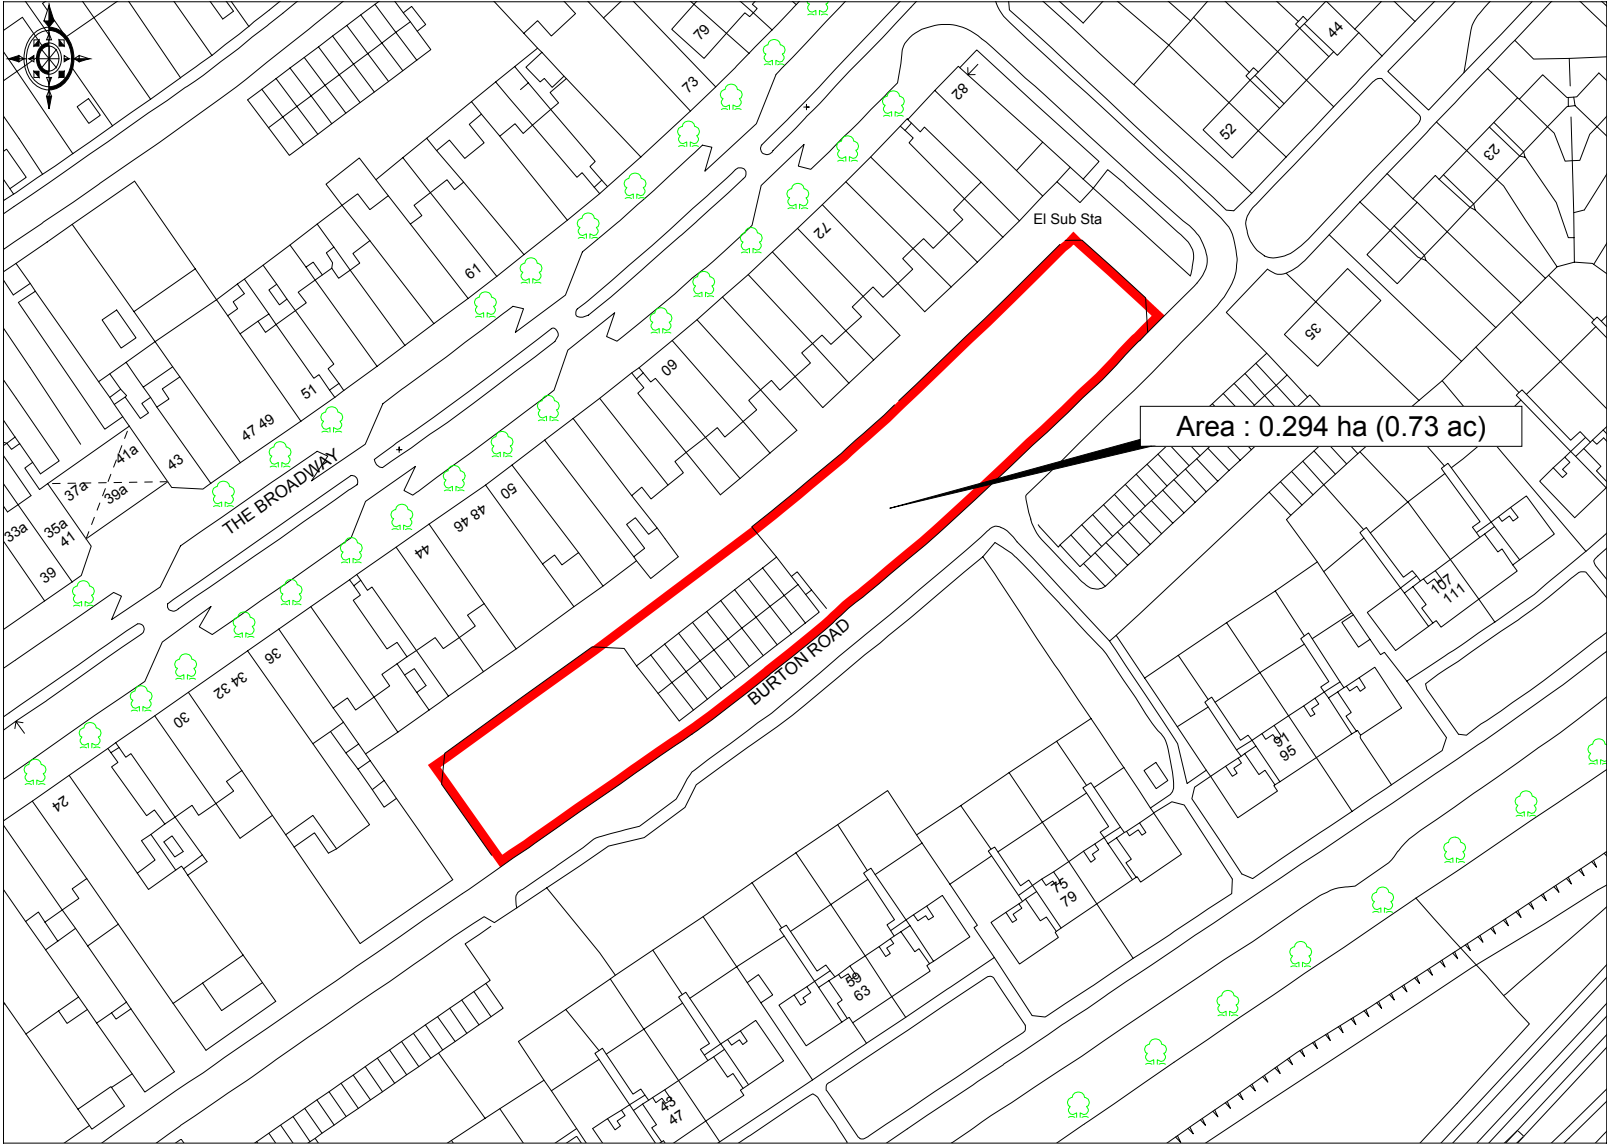

Burton Road, Loughton

© Crown copyright 2006. All rights reserved. Licence Number 100020449. Survey Scale - 1:1250 Plotted Scale - 1:1250

Drawing Number : A. 28,862
O.S. Ref : TQ 4496 SW
Date : 14/7/2006